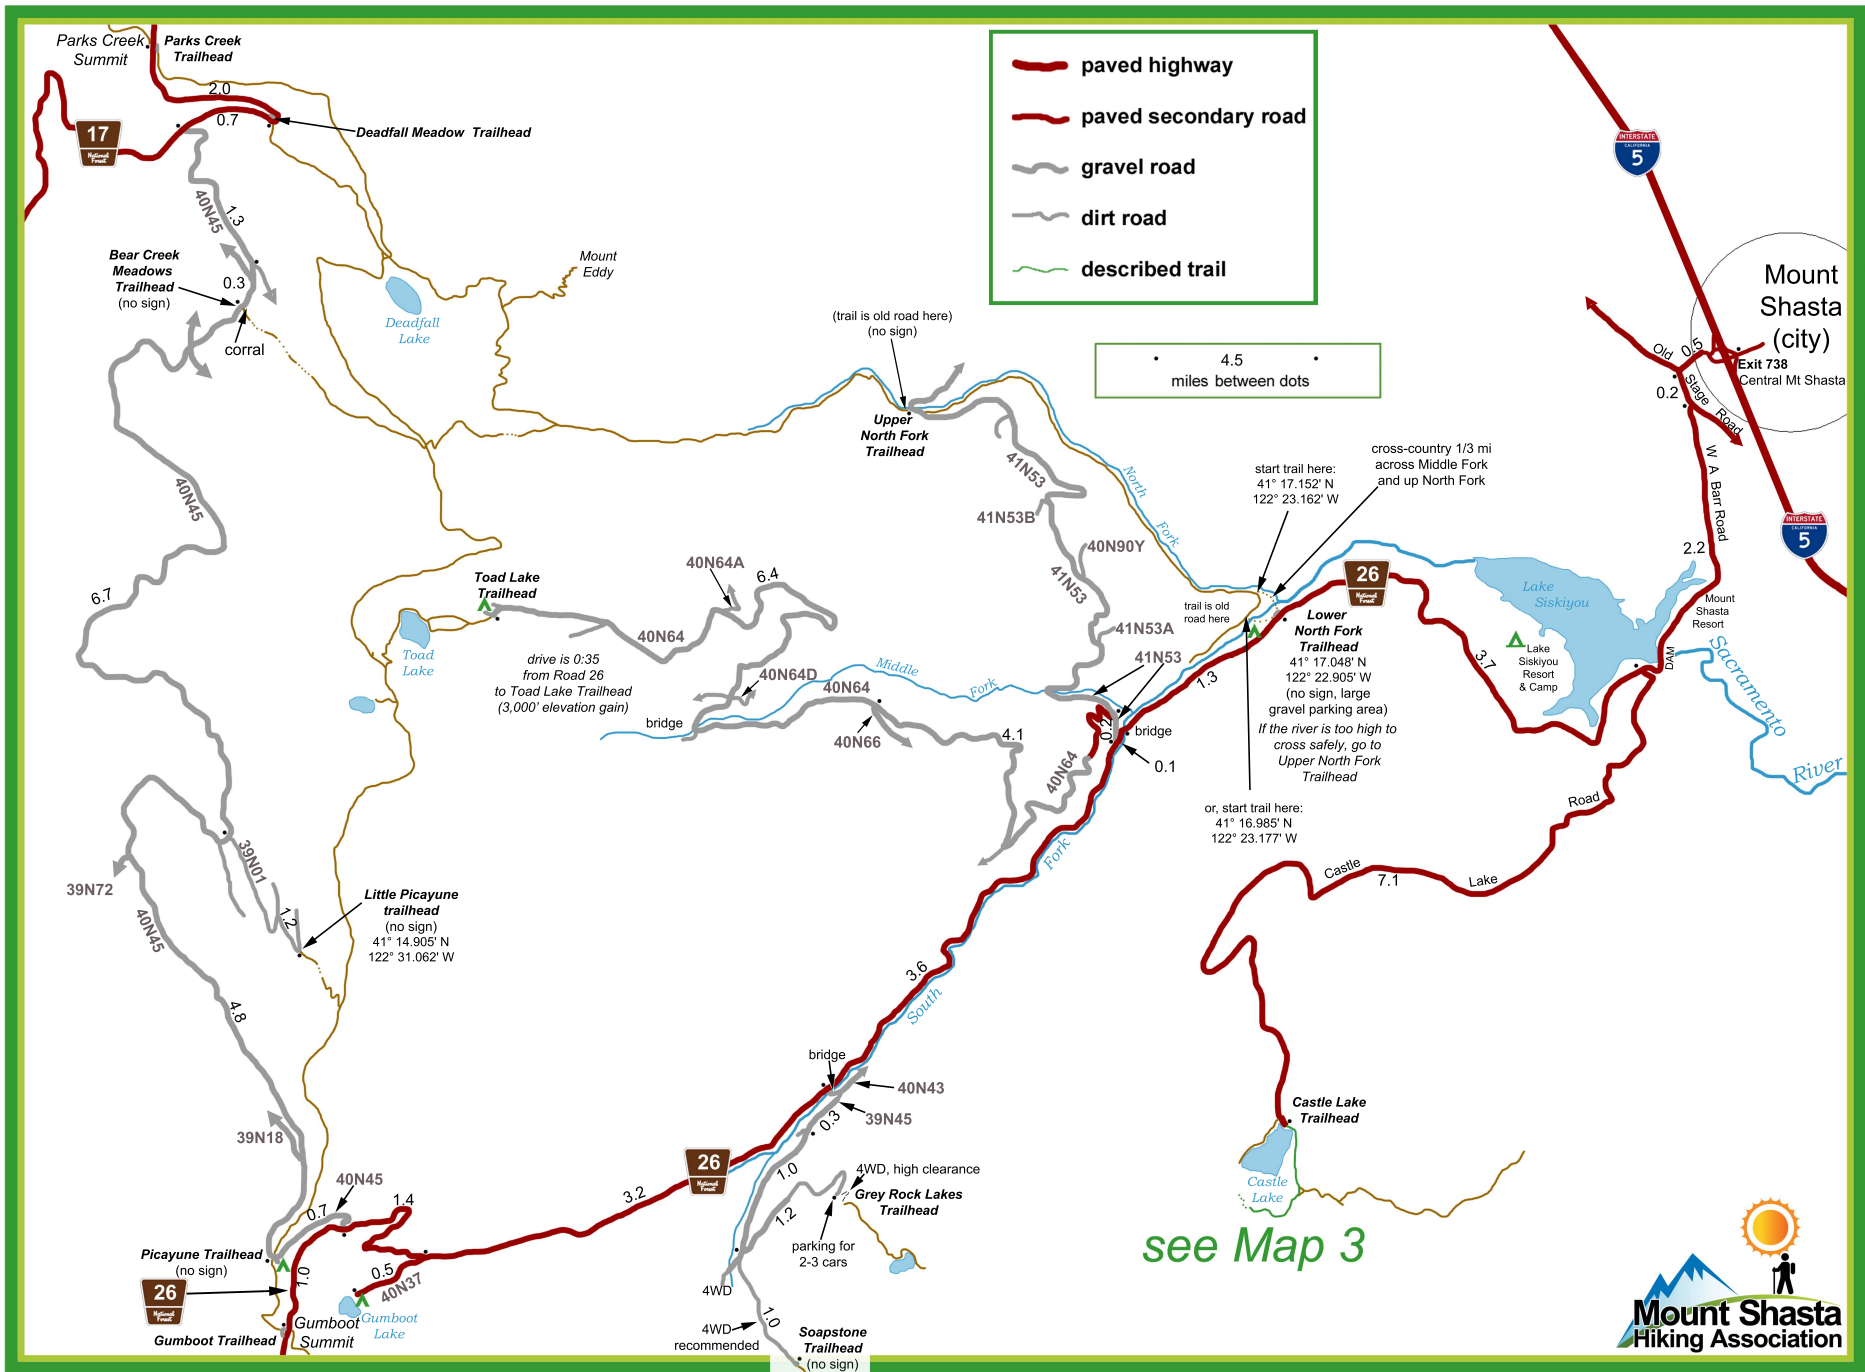

Hike: SHORT Season: July-Oct (snow Nov-June)

Heart Lake up-and-back - Map 1 of 3

see Map 3