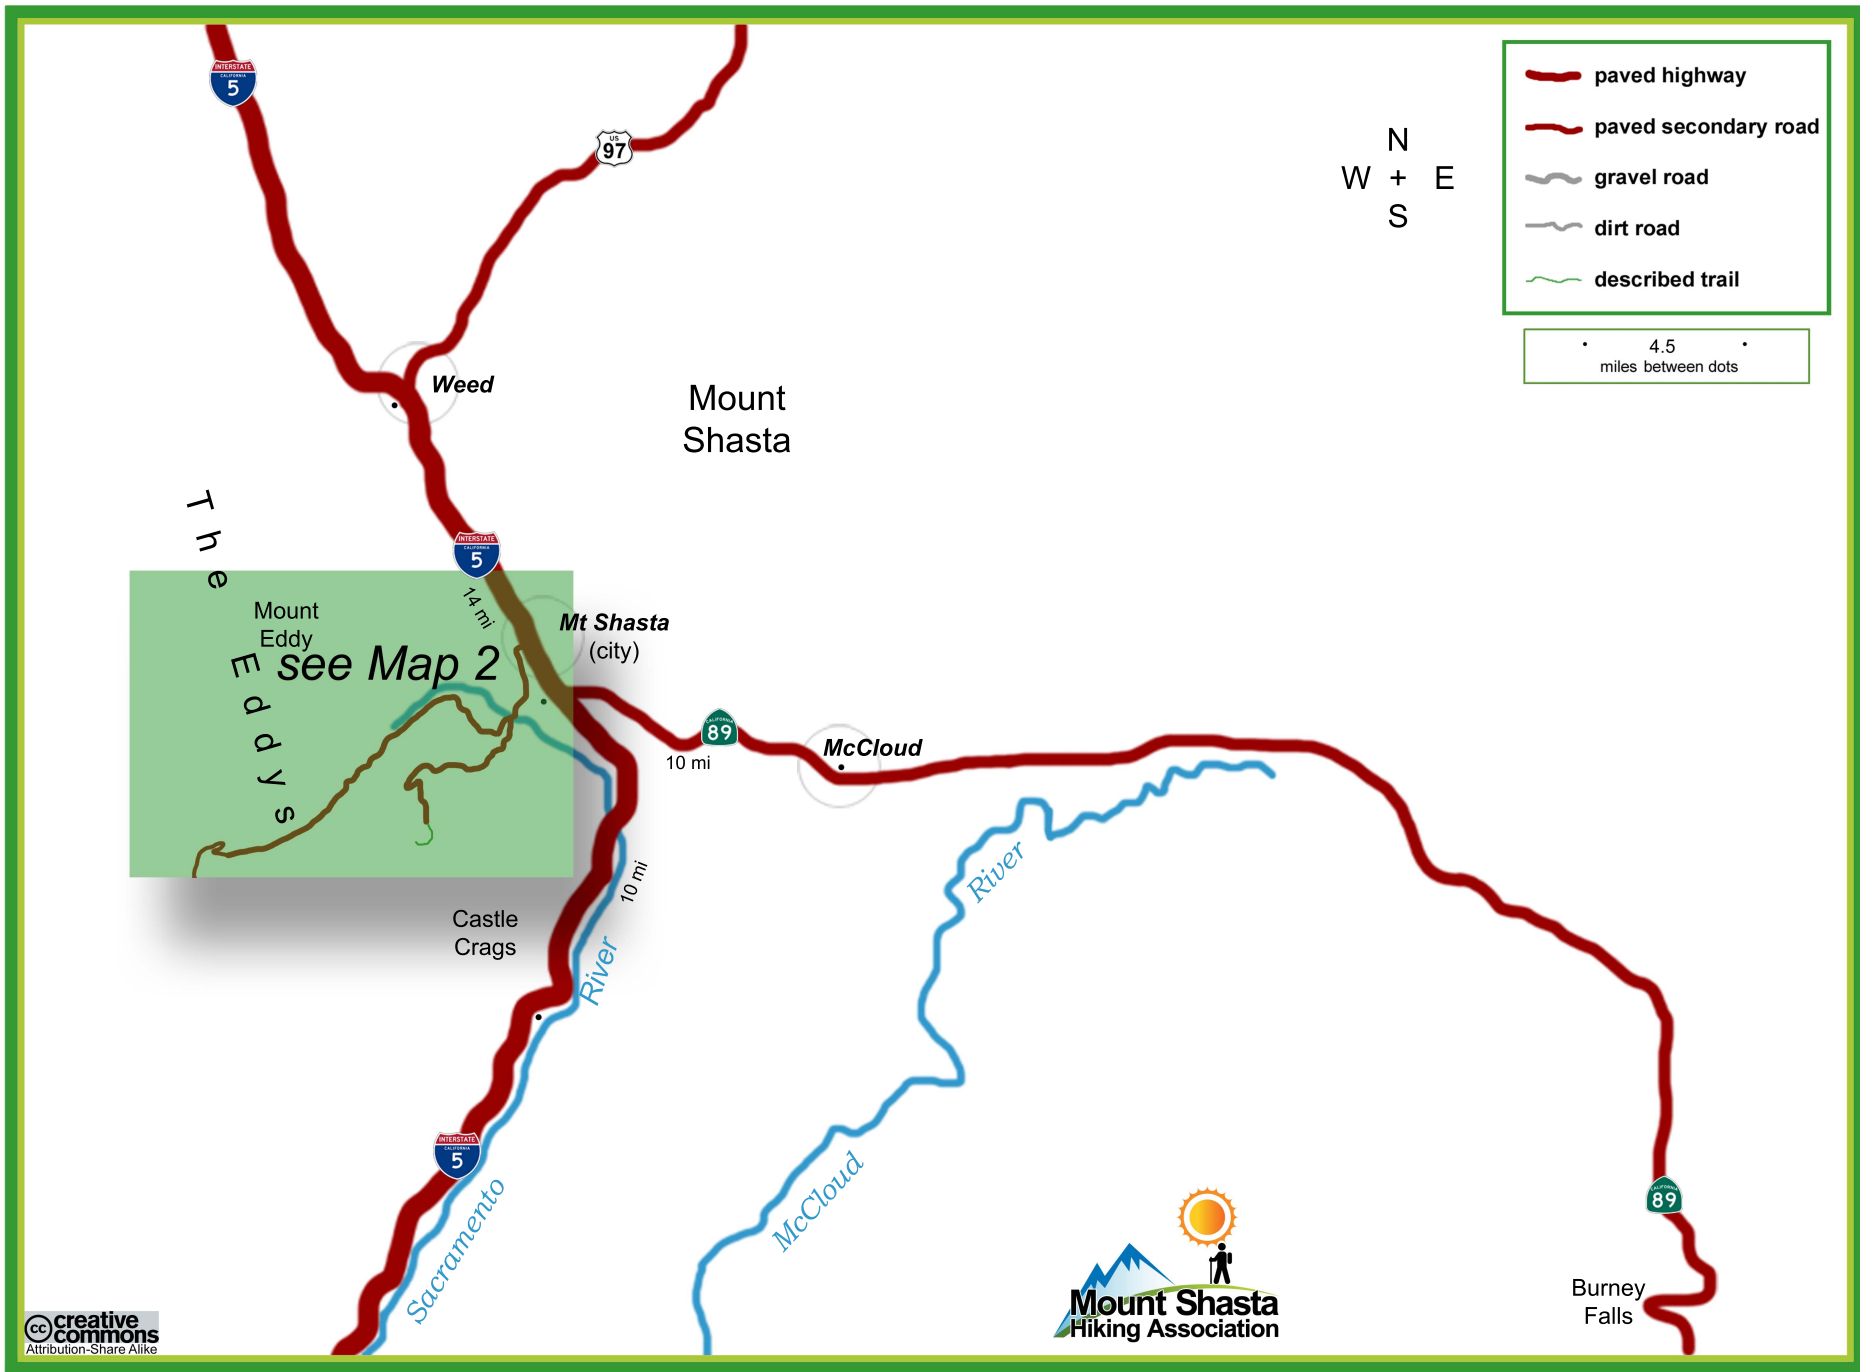

Hike: SHORT Season: July-Oct (snow Nov-June)

Heart Lake up-and-back - Map 1 of 3

see Map 3