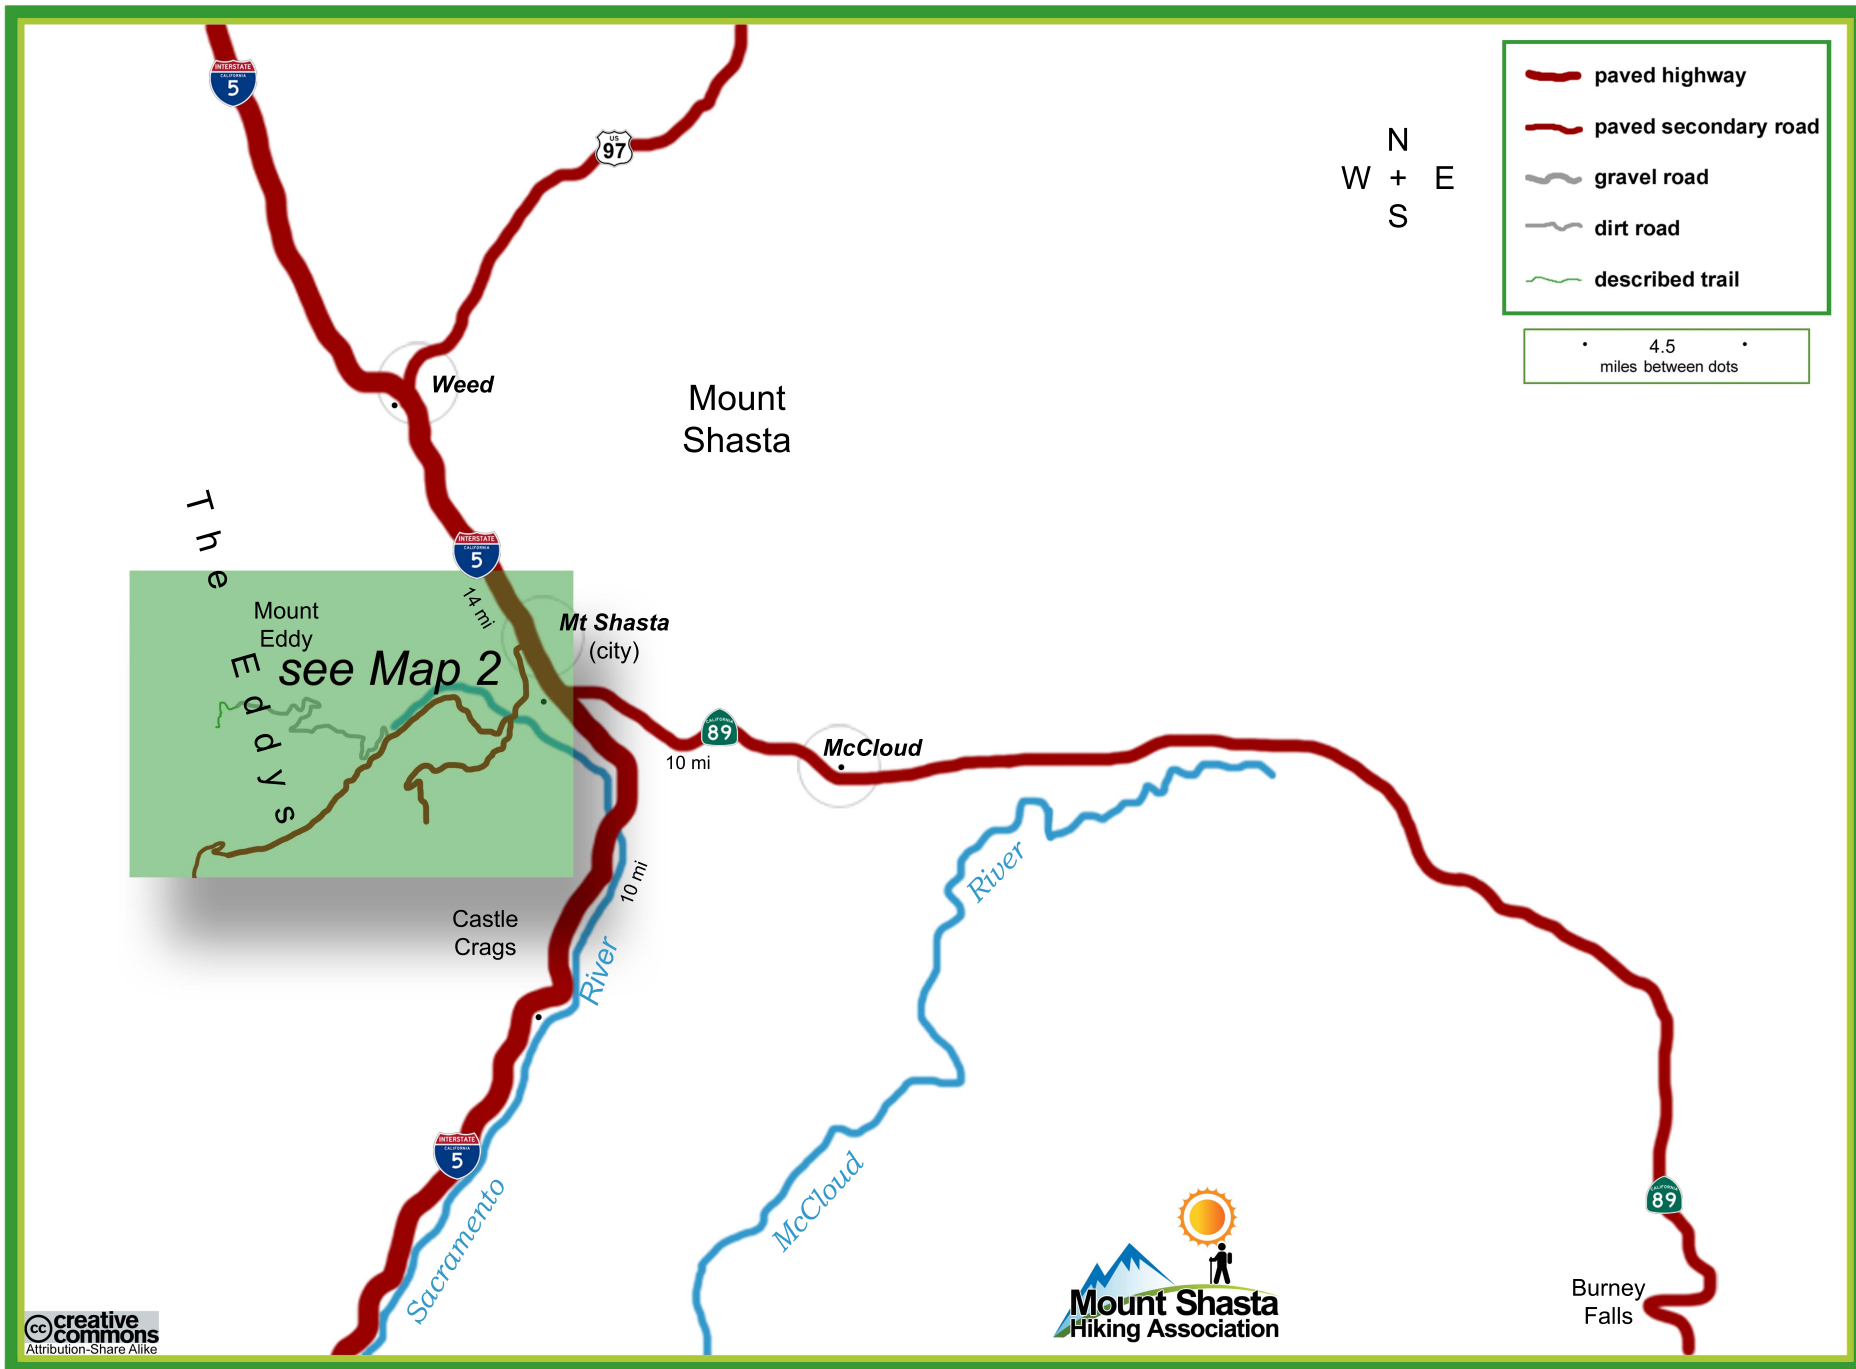

Hike: *SHORT* Season: *July-Oct (snow Nov-June)*

Porcupine Lake up-and-back - Map 1 of 3

see Map 3