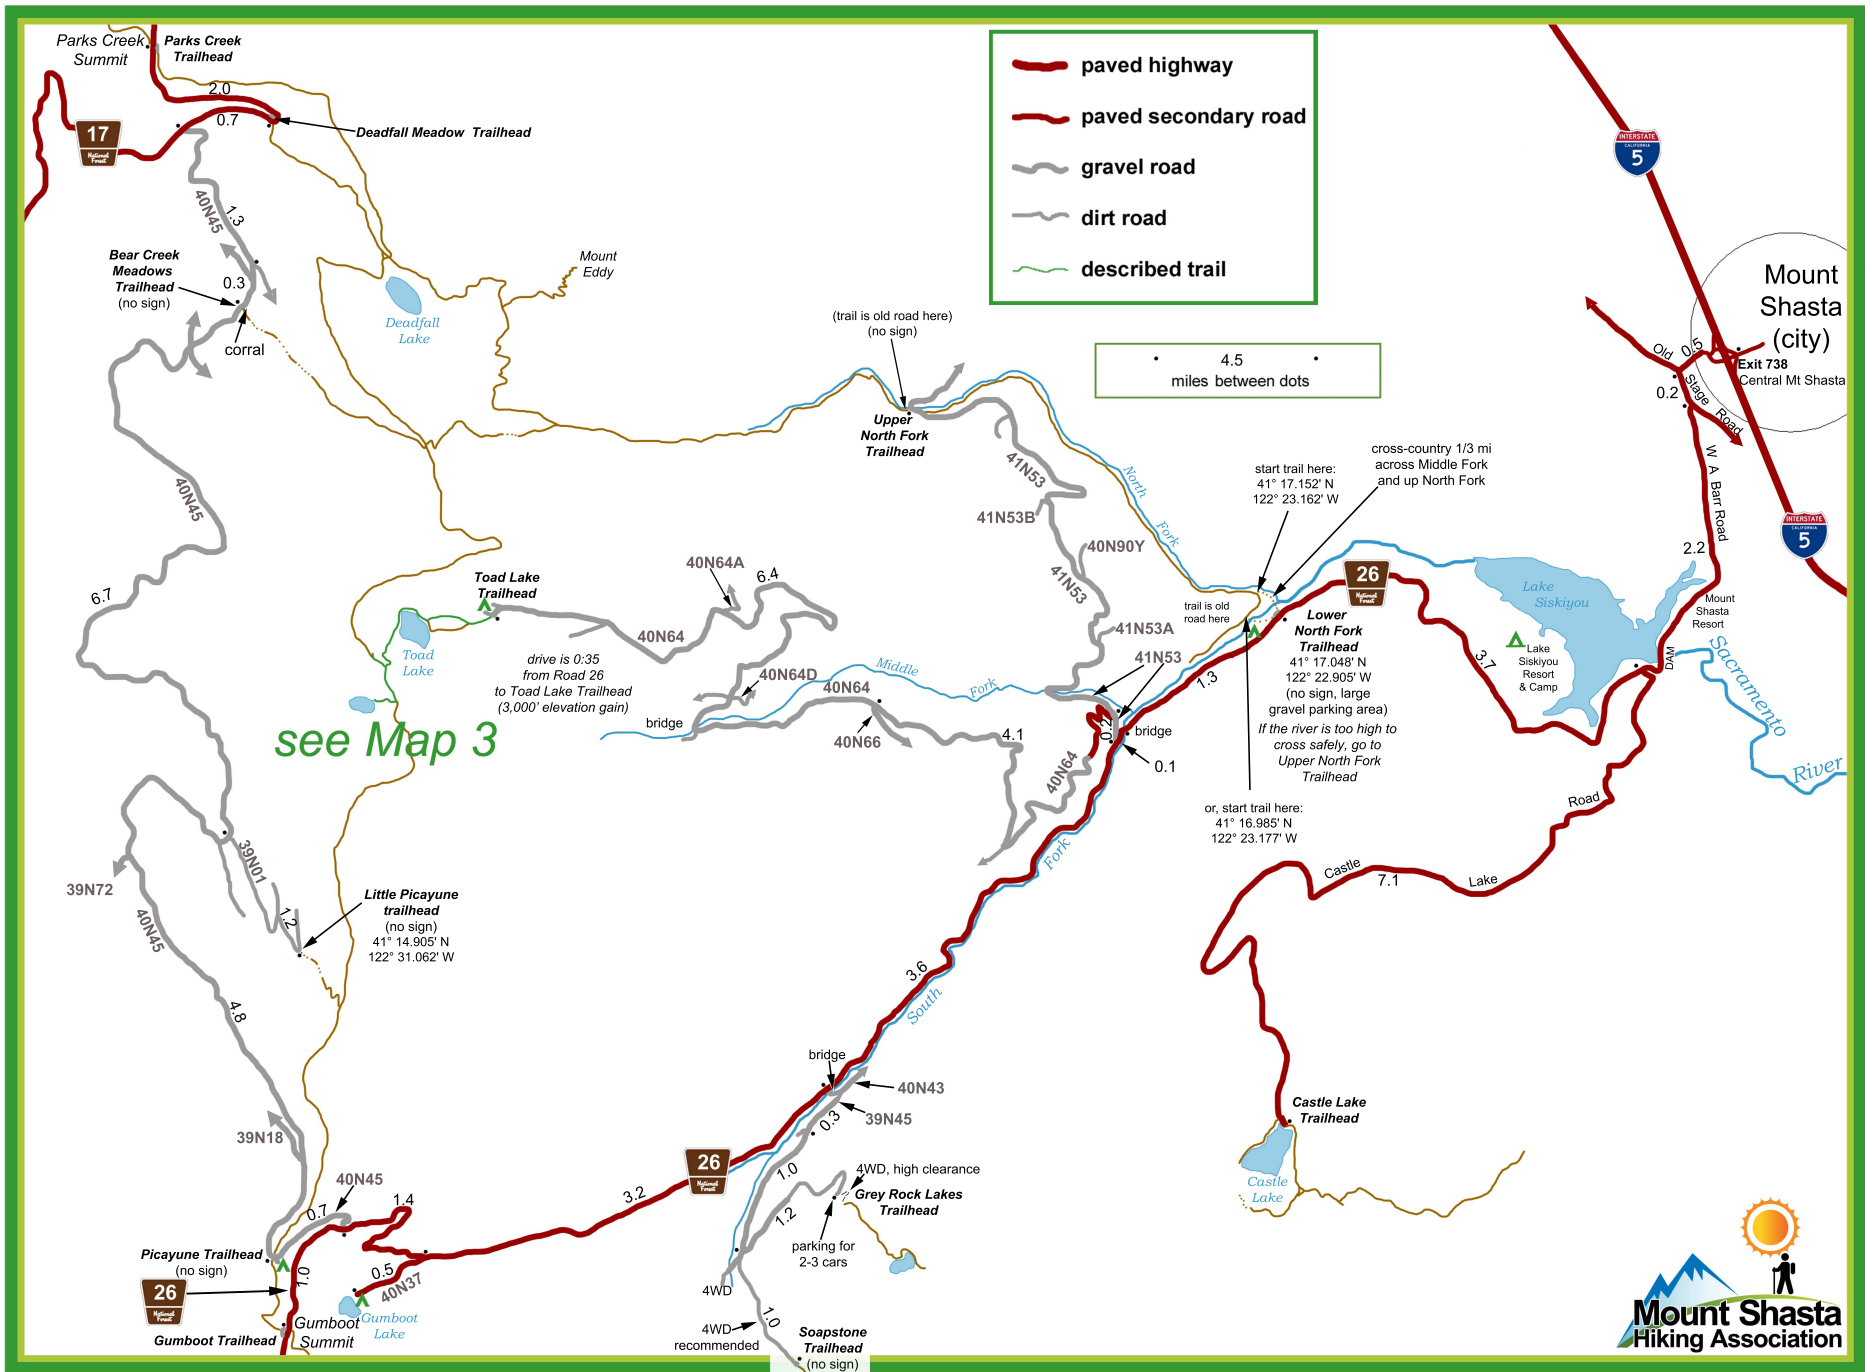

Hike: *SHORT* Season: *July-Oct (snow Nov-June)*

Porcupine Lake up-and-back - Map 1 of 3

see Map 3